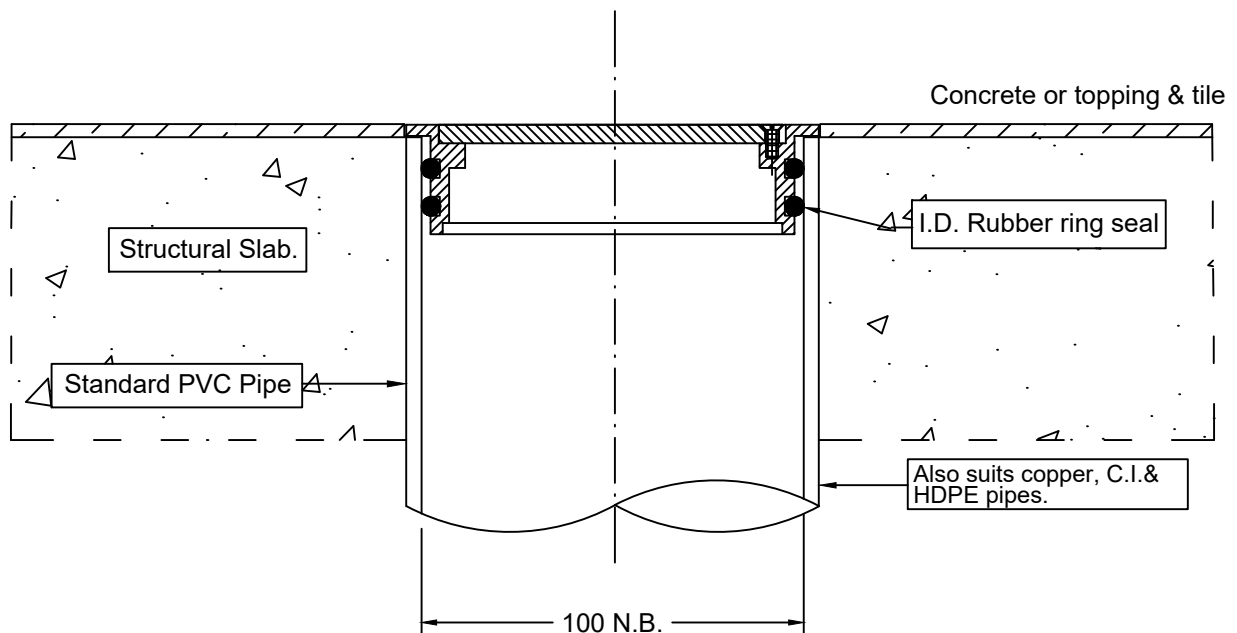

Typical Application

Metabronze Industries Ltd

Tel: (09) 441 3824 E-mail: info@metabronze.co.nz

Important: The product drawing above and related information is for general information purposes only. It may not include all the information needed for your intended use of the product. Metabronze strongly recommends that you obtain expert advice from Engineers, Architects, and other professionals as required to ensure the accuracy, completeness and 'fit for purpose' of this information for your intended use, as well as for compliance with local authorities and legislation. Metabronze Industries Limited excludes all liability whatsoever regarding any loss or damage of any kind arising from the provision of this drawing to you.